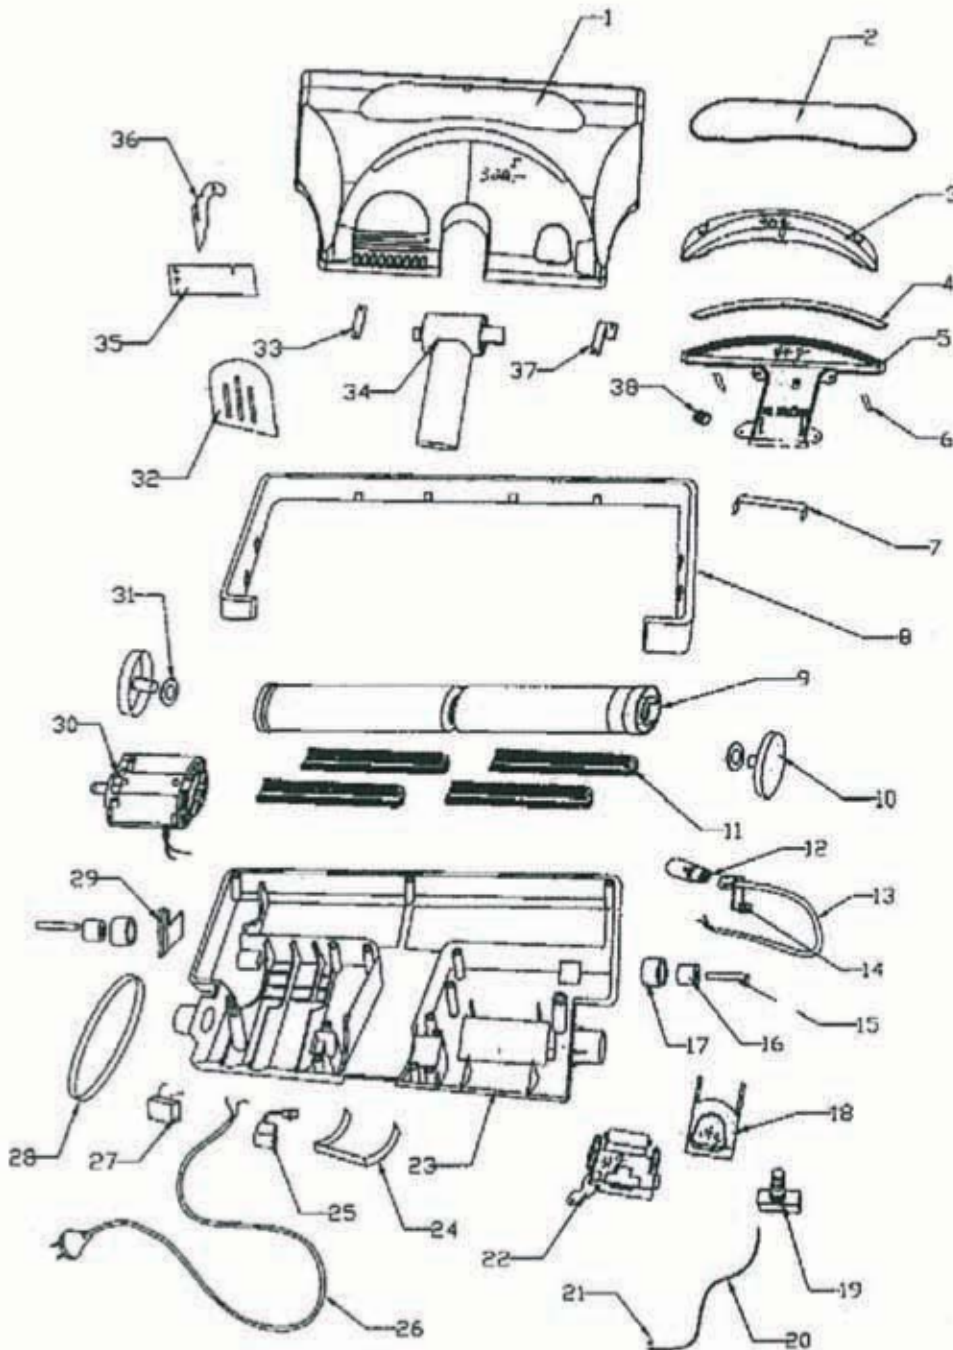

SPARE PARTS LIST

TTP#

- | | | |
|----|------------------------|----------|
| 1 | top cover | FA6201 |
| 2 | lucid window | |
| 3 | lucid light panel | |
| 4 | dustproof strip | |
| 5 | cover | |
| 6 | felt cover (up) | |
| 7 | felt cover (down) | |
| 8 | PVC strip | |
| 9 | metal brush roller ... | BC2401 |
| | for flat belt | FB2402 |
| | for poly V belt | FB2403 |
| 10 | big wheel | |
| 11 | bristle | BC2701 |
| 12 | lamp | BC6401 |
| 13 | lamp stand | |
| 14 | lamp bracket | |
| 15 | small wheel roller | |
| 16 | small wheel cap | |
| 17 | small wheel | |
| 18 | on/off panel | |
| 19 | switch | BC6601 |
| 20 | internal cord | |
| 21 | clip cap | |
| 22 | on/off panel bracket | |
| 23 | bottom cover | FB6200 |
| 24 | elbow cover | |
| 25 | clip cover | |
| 26 | power cord | FA3606BK |
| 27 | capacitor | BC6201 |
| 28 | belt | BC2203 |
| | flat belt | FB2202 |
| | poly V belt | FB2203 |
| 29 | belt baffle | |
| 30 | motor | FA5604 |
| 31 | big wheel felt | |
| 32 | glistening board | |
| 33 | elbow board A | |
| 34 | elbow | BC6202 |
| 35 | cloth | |
| 36 | felt for top cover | |
| 37 | elbow board B | |
| 38 | damping ring | |