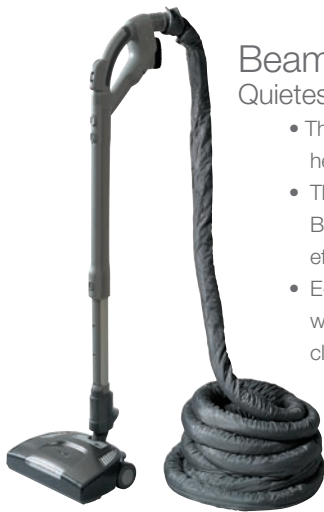

Beam
— the popular performer.

Supported by more than forty years of product design and development, in combination with the Electrolux Control System, the Beam Line represents the core of the Beam power unit line.

Beam® Power Teams™ clean virtually anything... for whole-house cleaning convenience!

With each Beam® Power Team™ you get the proper tools to easily and thoroughly clean any floor surface and virtually anything above the floor! Each Beam® Power Team™ includes an electric power brush, lightweight 30' crushproof 1-3/8" diameter electric hose, a dusting brush, wall/bare floor tool, crevice tool and upholstery nozzle. Optional accessories let you easily clean window blinds, ceiling fan blades, beneath the refrigerator and more. You can even groom your pets!

Beam® Q Quietest electric power head on the market

- The Q features the quietest electric power head available
- Three levels of height adjustment provides Beam's highest level of carpet cleaning effectiveness
- E-Z Change™ release lets you disconnect wand from powerhead for quick touch-up cleaning

Beam® Solaire Extreme Duty Engineered for reliability

- The Solaire has an electric power brush and a no-slip cogged belt
- Solaire's floating height adjustment automatically adjusts to carpet height
- E-Z Change™ release lets you disconnect wand from powerhead for quick touch-up cleaning